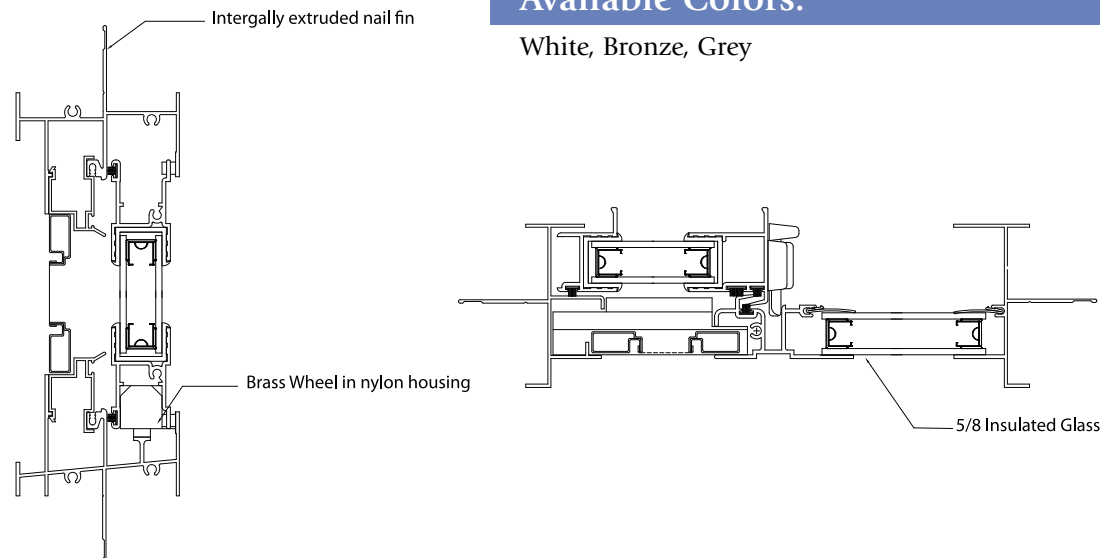

Available Colors:

White, Bronze, Grey

Standard Features:

- Adjustable steel rollers
- Matching door handle
- Optional divided lites
- 10 year glass warranty
- 3/4" overall glazing

Specifications:

Performance grade R20