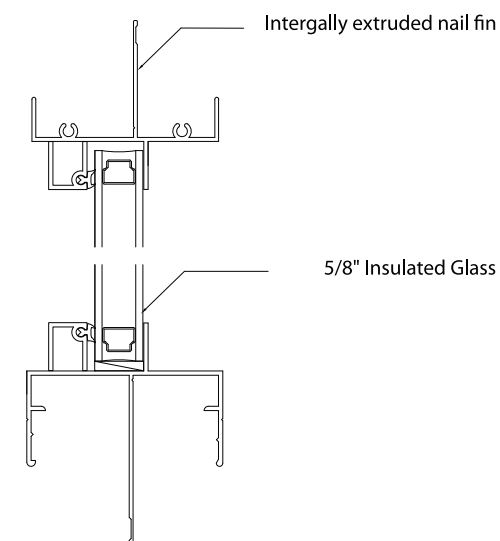

Available Colors:

White, Bronze, Grey

Buying ENERGY STAR® certified products is an easy way to help protect the environment and save money on utility bills.

Buying ENERGY STAR® certified products is an easy way to help protect the environment and save money on utility bills.