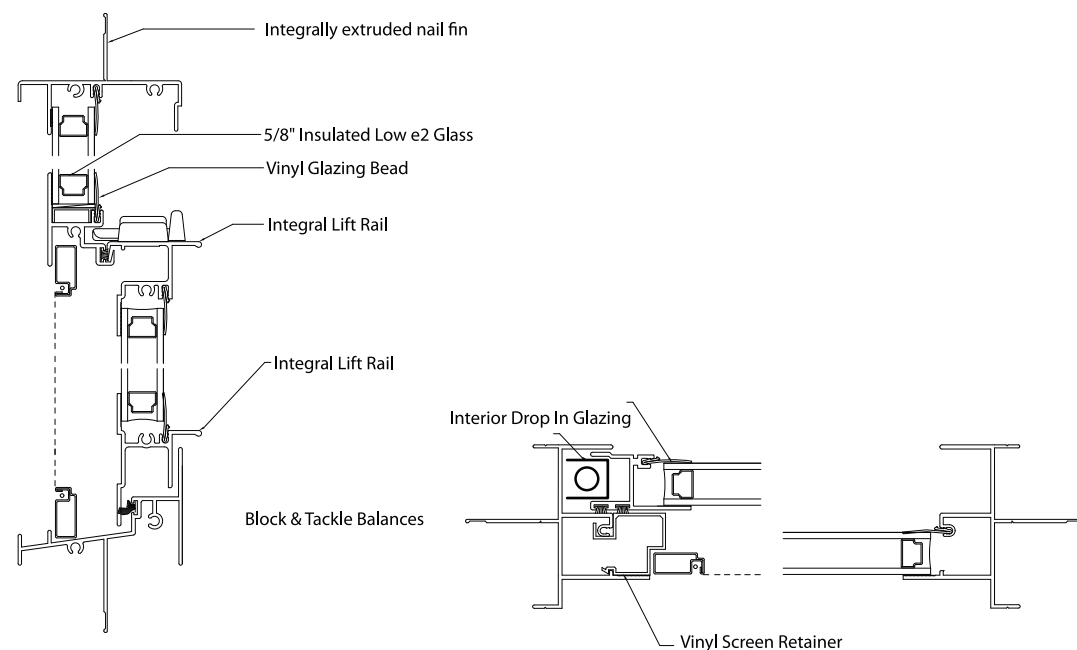

Standard Features:

- 5/8" overall glazing
- Integrally extruded nailing fins
- Optional divided lites
- 2 7/16" frame depth with 1 3/8" nail fin set back
- 10 year glass warranty
- Exterior glaze with extruded aluminum glazing bead on the outside
- Universal Sill

Special Shapes Available:

- Eyebrow
- Quarter Eyebrow
- Quarter Round
- Round head
- Welded round head
- Peakhead
- Triangle
- Octagon
- Bullseye
- Ellipse
- Rake head

Specifications:

Performance grade R40

Glazing Options Available:

Cardinal Glass Low E2

NFRC Ratings:

		U-Value	SHGC	VLT
701 PW	High Performance (w/o grid)	0.46	0.39	0.66
701 PW	High Performance (w/ grid)	0.48	0.35	0.59